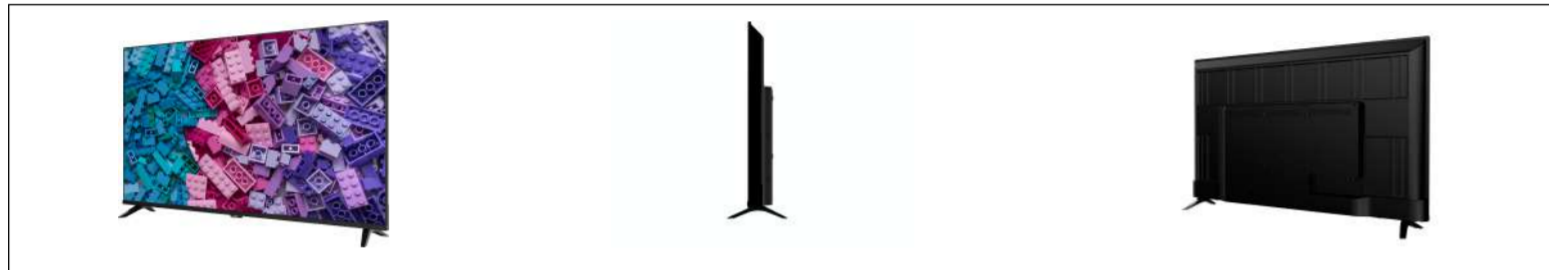

linea riga.

Graetz

GR49E9000AS
49" UHD 4K LED FRAMELESS SMART
ANDROID 9 HDR10 TV

MODEL NAME

8053288530440

EAN

MAINBOARD	I3AT203	
PANEL	Panel Type	49" LED
	Brightness	350 cd/m2 (max)
	Resolution Aspect	3840 x 2160 16:9
	Contrast	1300:1
	Viewing Angle	178°
	Screen Size	49" 123,2 cm (diagonal)
	Color	1,07 B (10 bit)
OPERATING SYSTEM	ANDROID™ 9	
PROCESSOR	CPU	Quad Core (ARM CA55 x 4 @1GHZ)
	GPU	Mali470MP2 @800Mhz
MEMORY	RAM	1,5 GB Internal
	ROM	8 GB
POWER SUPPLY	AC 180 - 240 V — 50 60Hz	
OTHER	Response Time	< 9 ms
	VESA	200 x 200 mm
ACCESSORIES	User Manual Remote Control 2 x Batteries (AAA) Base Stand Screws 2 x MH4x15 YSB - 2 x M5x16 YSB	
ENERGY EFFICIENCY	G	
SIZE	Packaging	1180 x 170 x 730h MM
	Product (L x W x H)	1098 x 85 x 634 MM (without stand) 1098 x 206 x 677h MM (with stand)
WEIGHT	Unit Weight	12,2 KG (Gross) 9,35 KG (Net)
PRODUCTION	FEB-2021	